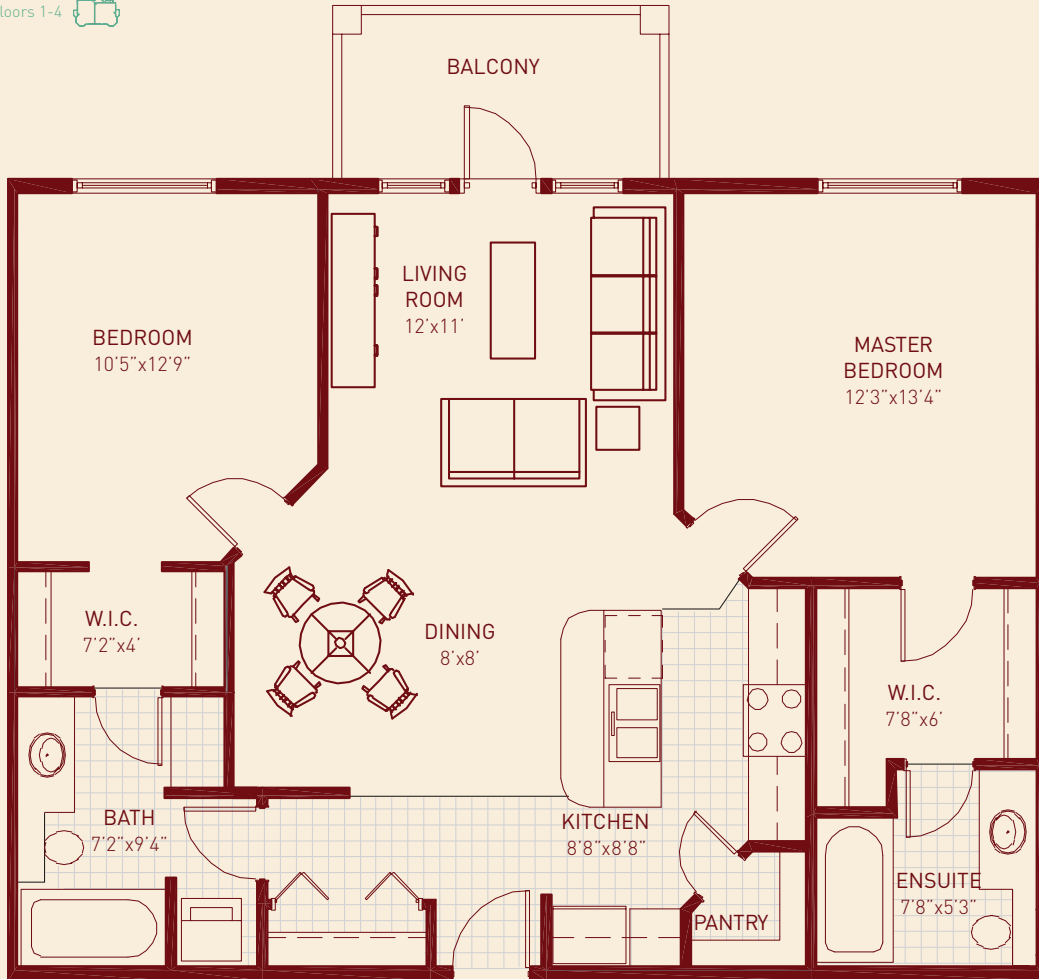

PLAN

A¹

964 sq. ft.
2 Bedrooms + 2 Bathroom

Available on Floors 1-4

The developer reserves the right to make changes without prior notice. All sizes and dimensions are approximate.